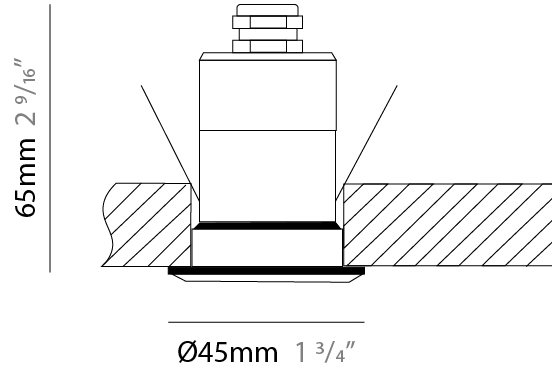

GENERAL

Series: Nano
Subseries: Nano Square
Brand: Platek
Division: Exterior
Mounting Type: Recessed
Mounting Location: Ceiling
Subcategory: Downlight

PHYSICAL

Shape: Square
Length (mm): 45
Length (in): 1 3/4
Width (mm): 45
Width (in): 1 3/4
Height (mm): 65
Height (in): 2 9/16
Ceiling Thickness (mm): 10 - 20
Ceiling Thickness (in): 3/8 - 13/16
Light Distribution: Downlight
Diffuser: Clear tempered glass
Fixture Finish: SST
Fixture Material: Stainless Steel AISI 316L
Cut-out Measurements: 37mm / 1 7/16" diameter

ELECTRICAL

Lamp Type: LED
Input Wattage (W): 2
Total Output Wattage (W): 1.2 / 2
Driver Included: No
Driver Location: Remote
Driver Type: Constant Current - 120 / 277Vac
Input Voltage (V): 120 - 277
Constant Current (MA): 350 / 700
Upon Request: (Not included - see components [IP65 or higher enclosure to be supplied by others]) 0-10Vdc dimming / Phase dimming / Non-dimming 120/277Vac

LED

Number of LEDs: 1
Color Temperature (°K): 2700 / 3000 / 4000
Max. Delivered Lumen (lm): 155 - 175 / 160 - 180
Nominal Lumen (lm): 250 / 260
CRI: >80 CRI
Lamp Life (hrs): 60000

OPTICAL

Optic°: 14 / 26 / 33

RATINGS AND CERTIFICATIONS

Certified By: Certified for North American Standards
IP rating: IP68
IK Rating: IK07
Bug Rating: B0 U0 G0
Marine Grade: Stainless Steel AISI 316L

PROJECT
TYPE
SPECIFIER
QUANTITY
DATE