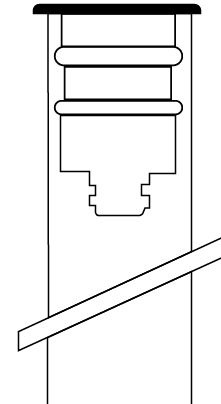

200mm 7 7/8"