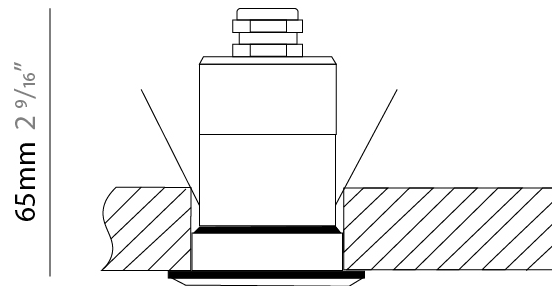

1. To build a product code in our configurator select the specify button on the base model # product page
2. To build a manual product code on this datasheet choose from the options listed below in blue font and add the suffix to the base model #

GENERAL

Series: Nano
Subseries: Nano Round
Brand: Platek
Division: Exterior
Mounting Type: Recessed
Mounting Location: Ceiling
Subcategory: Downlight

PHYSICAL

Shape: Round
Diameter (mm): 45
Diameter (in): 1 3/4
Height (mm): 65
Height (in): 2 9/16
Ceiling Thickness (mm): 10 - 20
Ceiling Thickness (in): 3/8 - 13/16
Light Distribution: Downlight
Diffuser: Clear tempered glass
Fixture Finish: SST
Fixture Material: Stainless Steel AISI 316L
Cut-out Measurements: 37mm / 1 7/16" diameter

ELECTRICAL

Lamp Type: LED
Total Output Wattage (W): 2
Dimming: Non-Dimming / Phase Dimming (120Vac only) / 0-10V Dimming
Driver Included: No
Driver Location: Remote
Driver Type: Constant Current - 120 / 277Vac
Driver Class: Class 2
Input Voltage (V): 120 - 277
Constant Current (MA): 700

LED

Number of LEDs: 1
Color Temperature (°K): 2700 / 3000 / 4000
Max. Delivered Lumen (lm): 155 - 175 / 160 - 180
Nominal Lumen (lm): 250 / 260
CRI: >80 CRI
Lamp Life (hrs): 60000

OPTICAL

Optic°: 14 / 26 / 33

RATINGS AND CERTIFICATIONS

Certified By: Certified for North American Standards
IP rating: IP68
IK Rating: IK07
Bug Rating: B0 U0 G0
Marine Grade: Stainless Steel AISI 316L

PROJECT
TYPE
SPECIFIER
QUANTITY
DATE

65mm 2 9/16"

Ø45mm 1 3/4"